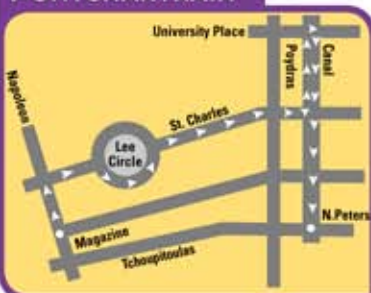

MG

REX DUKE™'S  
ROUTE MAPS

UPTOWN

Gambit

**OSHUN** 6 P.M. FRIDAY  
**SPARTA** 6 P.M. SATURDAY  
**PYGMALION** 6:45 P.M. SATURDAY  
**KING ARTHUR** 1:15 P.M. SUNDAY

CARROLLTON

Gambit

**CARROLLTON** NOON SUNDAY

METAIRIE

Gambit

**EXCALIBUR** 7 P.M. FRIDAY  
**ATLAS** 7:30 P.M. FRIDAY  
**CAESAR** 6 P.M. SATURDAY  
**THOR** 2 P.M. SUNDAY

PONTCHARTRAIN

Gambit

**PONTCHARTRAIN** 2 P.M. SATURDAY

WEST BANK

Gambit

**CLEOPATRA** 6:30 P.M. FRIDAY  
**CHOCTAH** 11 A.M. SATURDAY  
**ADONIS** 11:45 A.M. SATURDAY  
**ALLA** NOON SUNDAY

MG