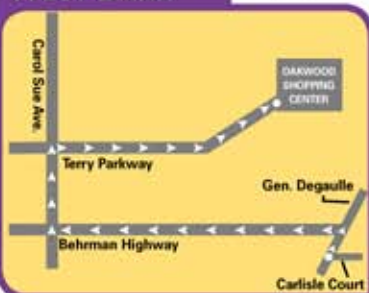

METAIRIE

Gambit

**EXCALIBUR** 7 P.M. FRIDAY  
**ATLAS** 7:30 P.M. FRIDAY  
**CAESAR** 6 P.M. SATURDAY  
**THOR** 2 P.M. SUNDAY

PONTCHARTRAIN

Gambit

**PONTCHARTRAIN** 2 P.M. SATURDAY

WEST BANK

Gambit

**CLEOPATRA** 6:30 P.M. FRIDAY  
**CHOCTAH** 11 A.M. SATURDAY  
**ADONIS** 11:45 A.M. SATURDAY  
**ALLA** NOON SUNDAY

MG