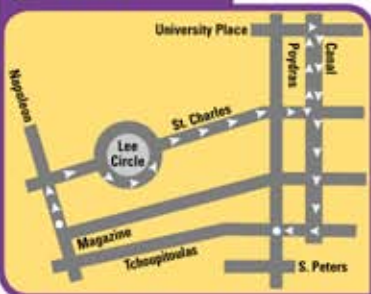

MG

REX DUKE™'S  
ROUTE MAPS

UPTOWN

Gambit

**OSHUN** 6 P.M. FRIDAY  
**SPARTA** 6 P.M. SATURDAY  
**PYGMALION** 6:45 P.M. SATURDAY  
**KING ARTHUR** 1:15 P.M. SUNDAY

CARROLLTON

Gambit

**CARROLLTON** NOON SUNDAY

METAIRIE

Gambit

**EXCALIBUR** 7 P.M. FRIDAY  
**ATLAS** 7:30 P.M. FRIDAY  
**CAESAR** 6 P.M. SATURDAY  
**THOR** 2 P.M. SUNDAY

PONTCHARTRAIN

Gambit

**PONTCHARTRAIN** 2 P.M. SATURDAY

WEST BANK

Gambit

**CLEOPATRA** 6:30 P.M. FRIDAY  
**CHOCTAH** 11 A.M. SATURDAY  
**ADONIS** 11:45 A.M. SATURDAY  
**ALLA** NOON SUNDAY

MG