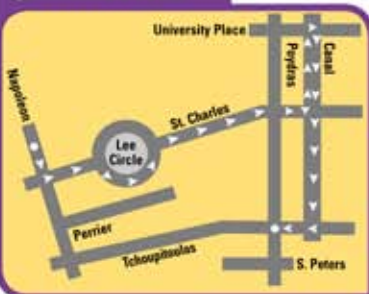

MG

REX DUKE™'S  
ROUTE MAPS

UPTOWN

Gambit

**OSHUN** 6 P.M. FRIDAY  
**SPARTA** 6 P.M. SATURDAY  
**PYGMALION** 6:45 P.M. SATURDAY  
**KING ARTHUR** 1:15 P.M. SUNDAY

CARROLLTON

Gambit

**CARROLLTON** NOON SUNDAY

METAIRIE

Gambit

**EXCALIBUR** 7 P.M. FRIDAY  
**ATLAS** 7:30 P.M. FRIDAY  
**CAESAR** 6 P.M. SATURDAY  
**THOR** 2 P.M. SUNDAY

PONTCHARTRAIN

Gambit

**PONTCHARTRAIN** 2 P.M. SATURDAY

WEST BANK

Gambit

**CLEOPATRA** 6:30 P.M. FRIDAY  
**CHOCTAH** 11 A.M. SATURDAY  
**ADONIS** 11:45 A.M. SATURDAY  
**ALLA** NOON SUNDAY

MG